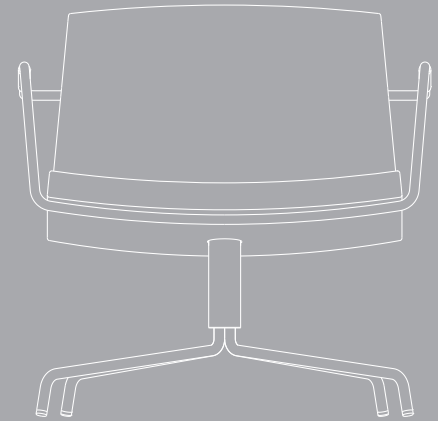

680

325

370

700